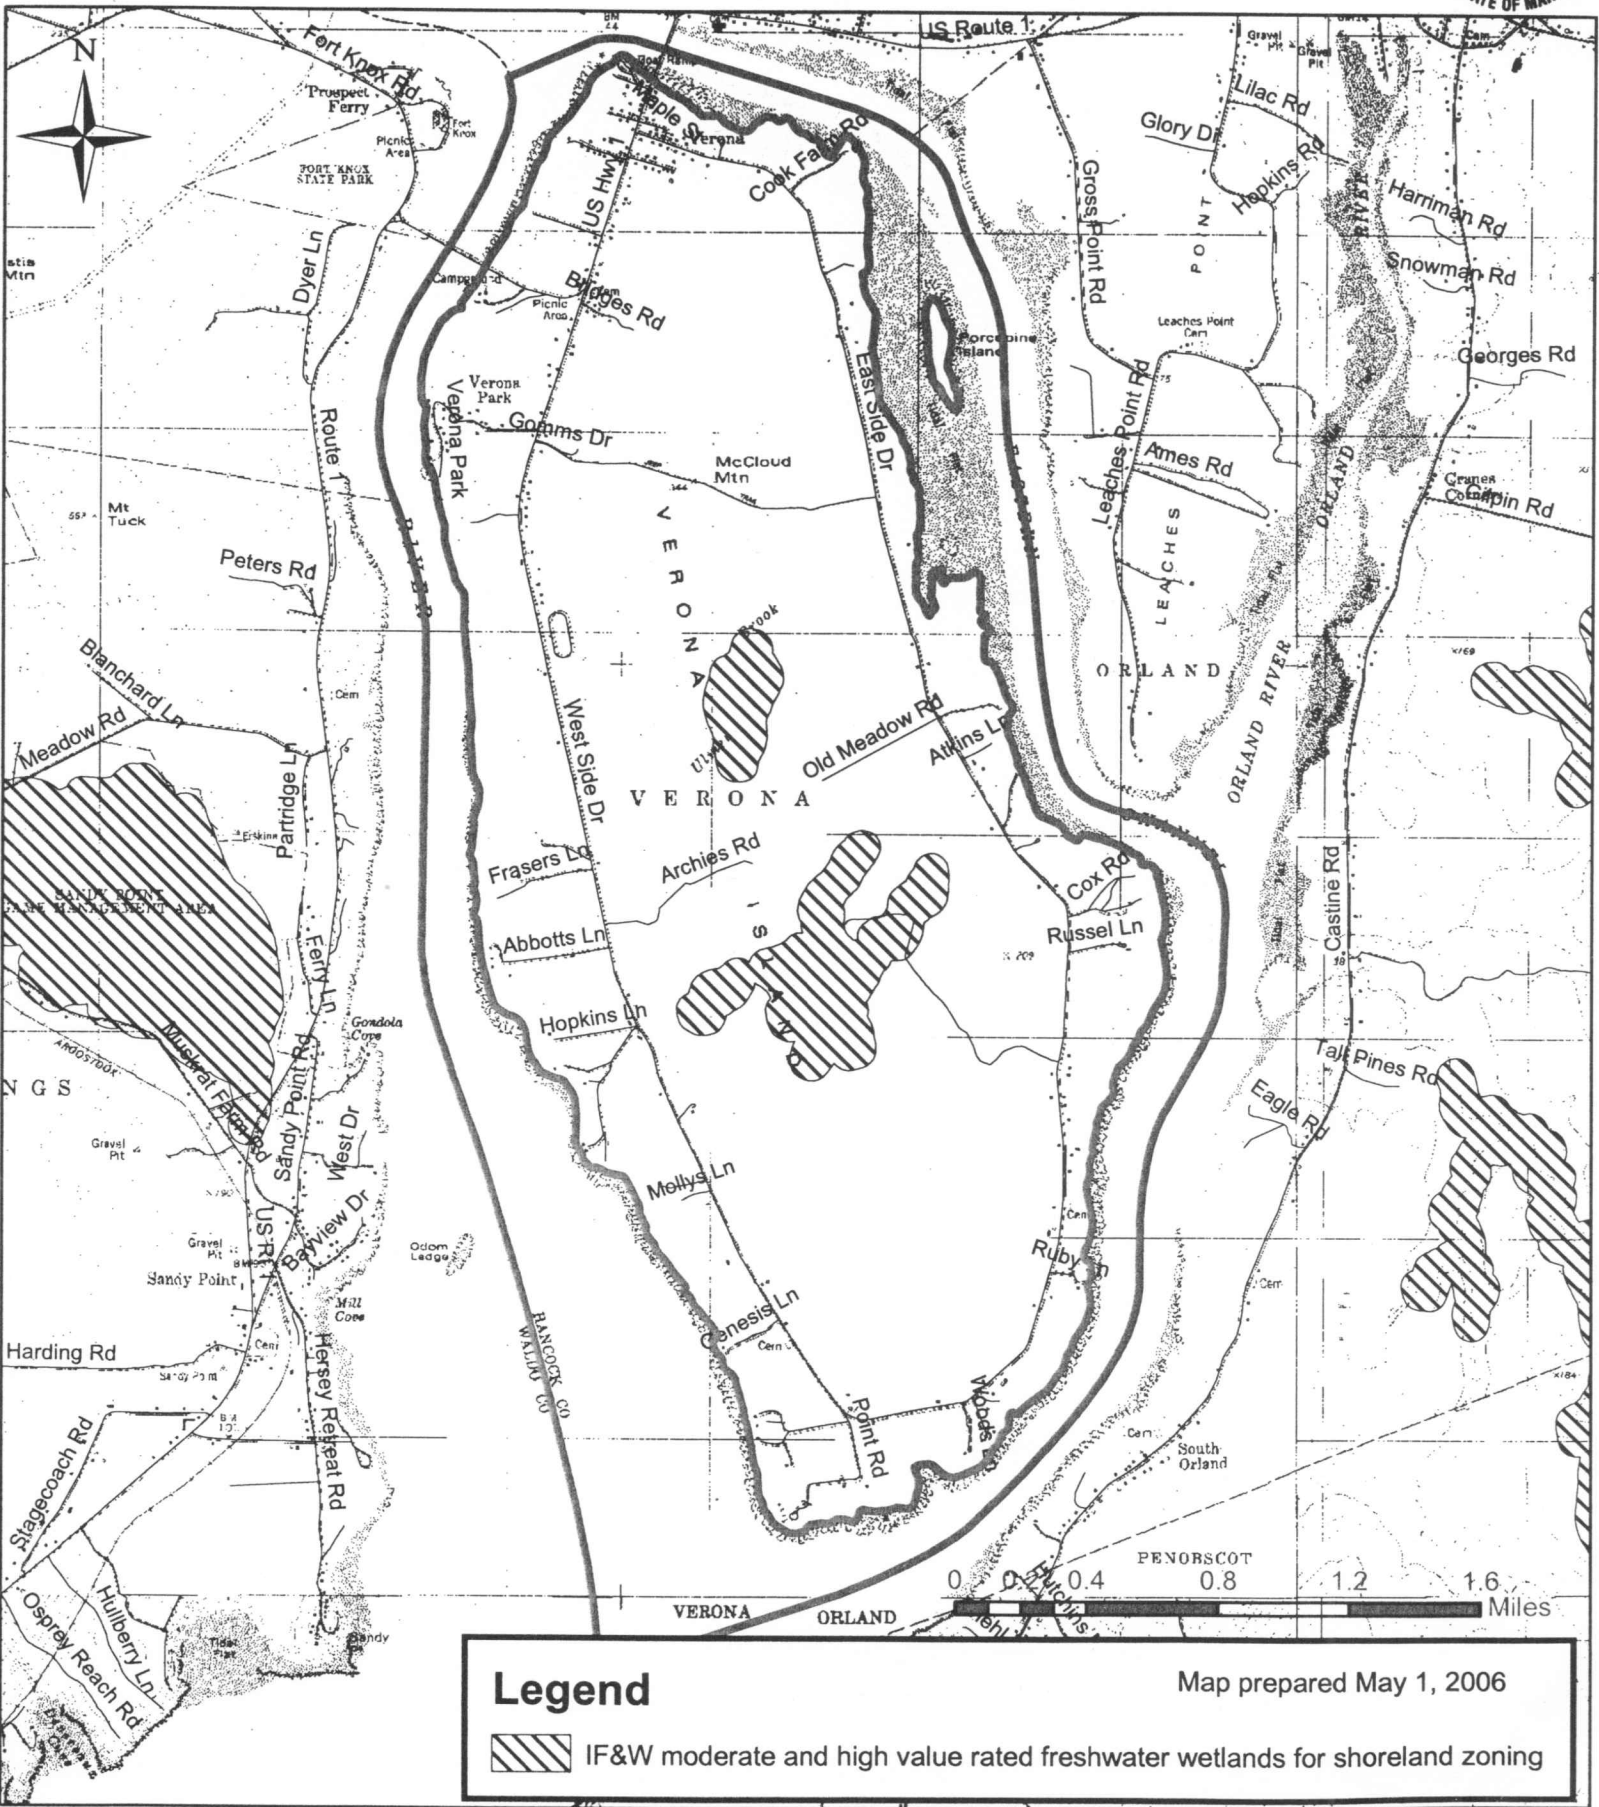

# Town of Verona Moderate & High Value Freshwater Wetlands

This map shows only moderate and high value rated freshwater wetlands.

Please note that low value and non-rated freshwater wetlands are still required to be zoned, as they have been since 1989.